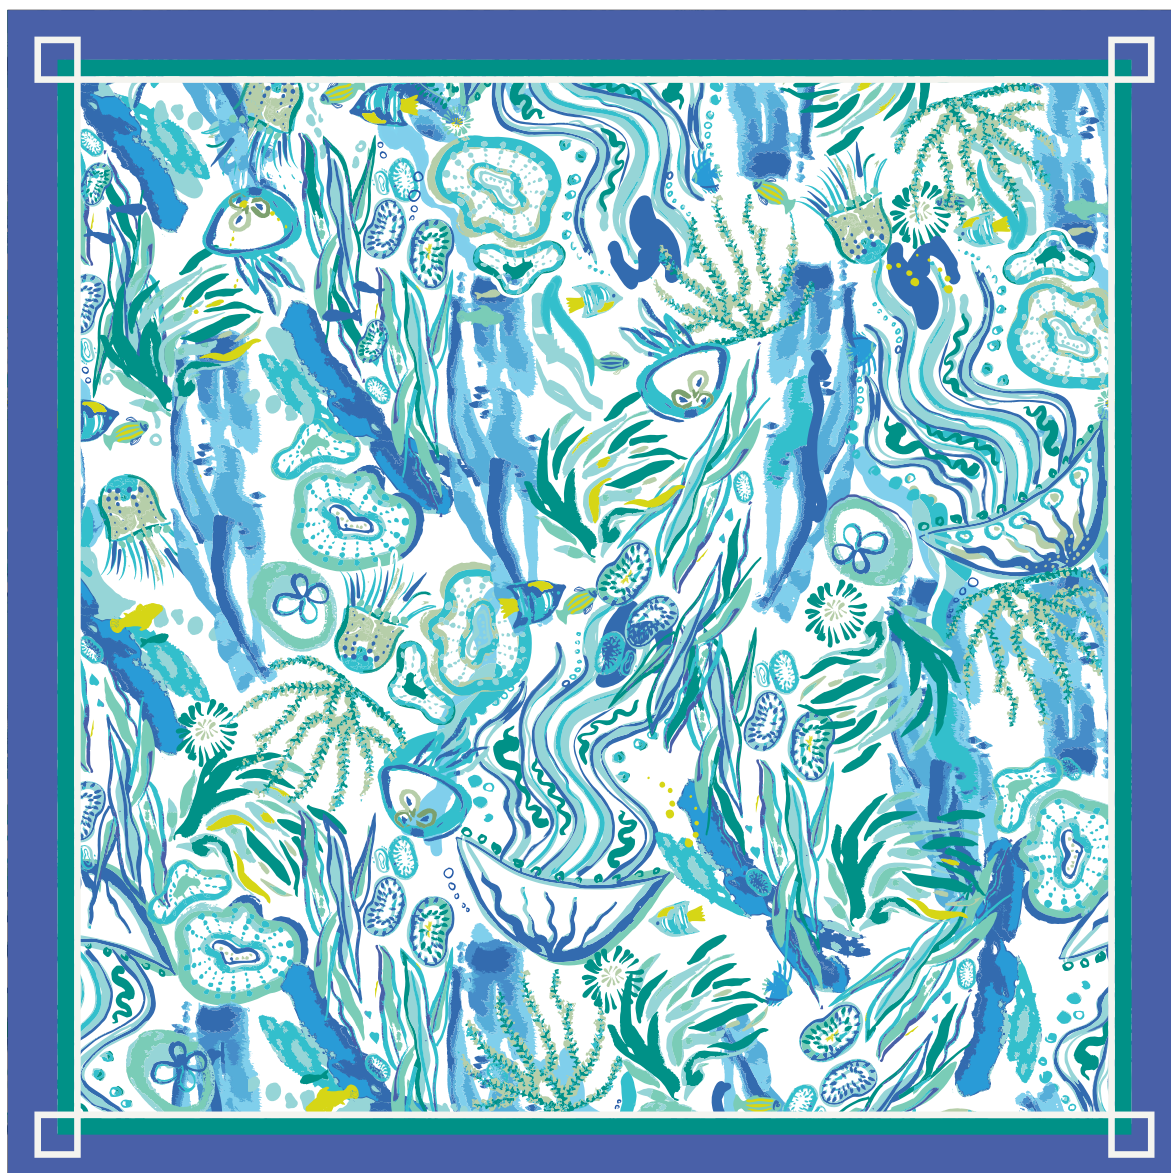

### INDIGO ARTWORK

#### BORDER COLOURS:

19-3939 TCX

15-3930 TCX

WHITE

### JELLYFISH ARTWORK